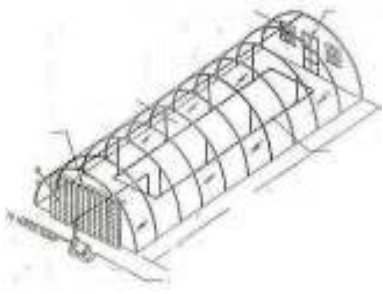

▶ To Order Call: +91 948 372 7997 email : info@zeegreen.com

Commercial Green House horticulture offers scope of production of fancy crops in off-season with yield often far greater than achievable under conventional horticulture. The main purpose of greenhouse technology is to provide a good growing environment for successfully growing high quality plants round the year.

Greenhouses are structures covered with transparent to translucent materials which allows the solar radiation to pass through, but traps the thermal radiation emitted from the objects within. This creates a congenial environment for plant growth. Energy received from the sun is converted to heat within the greenhouse during the day as well as used for evaporate water during the normal transpiration of plants. The various parameters influencing plant growth such as Light, heat, CO₂ and moisture could be controlled in these structures.

ZeeGreen's experienced consultant's will help derive and implement the most economical green house for you.